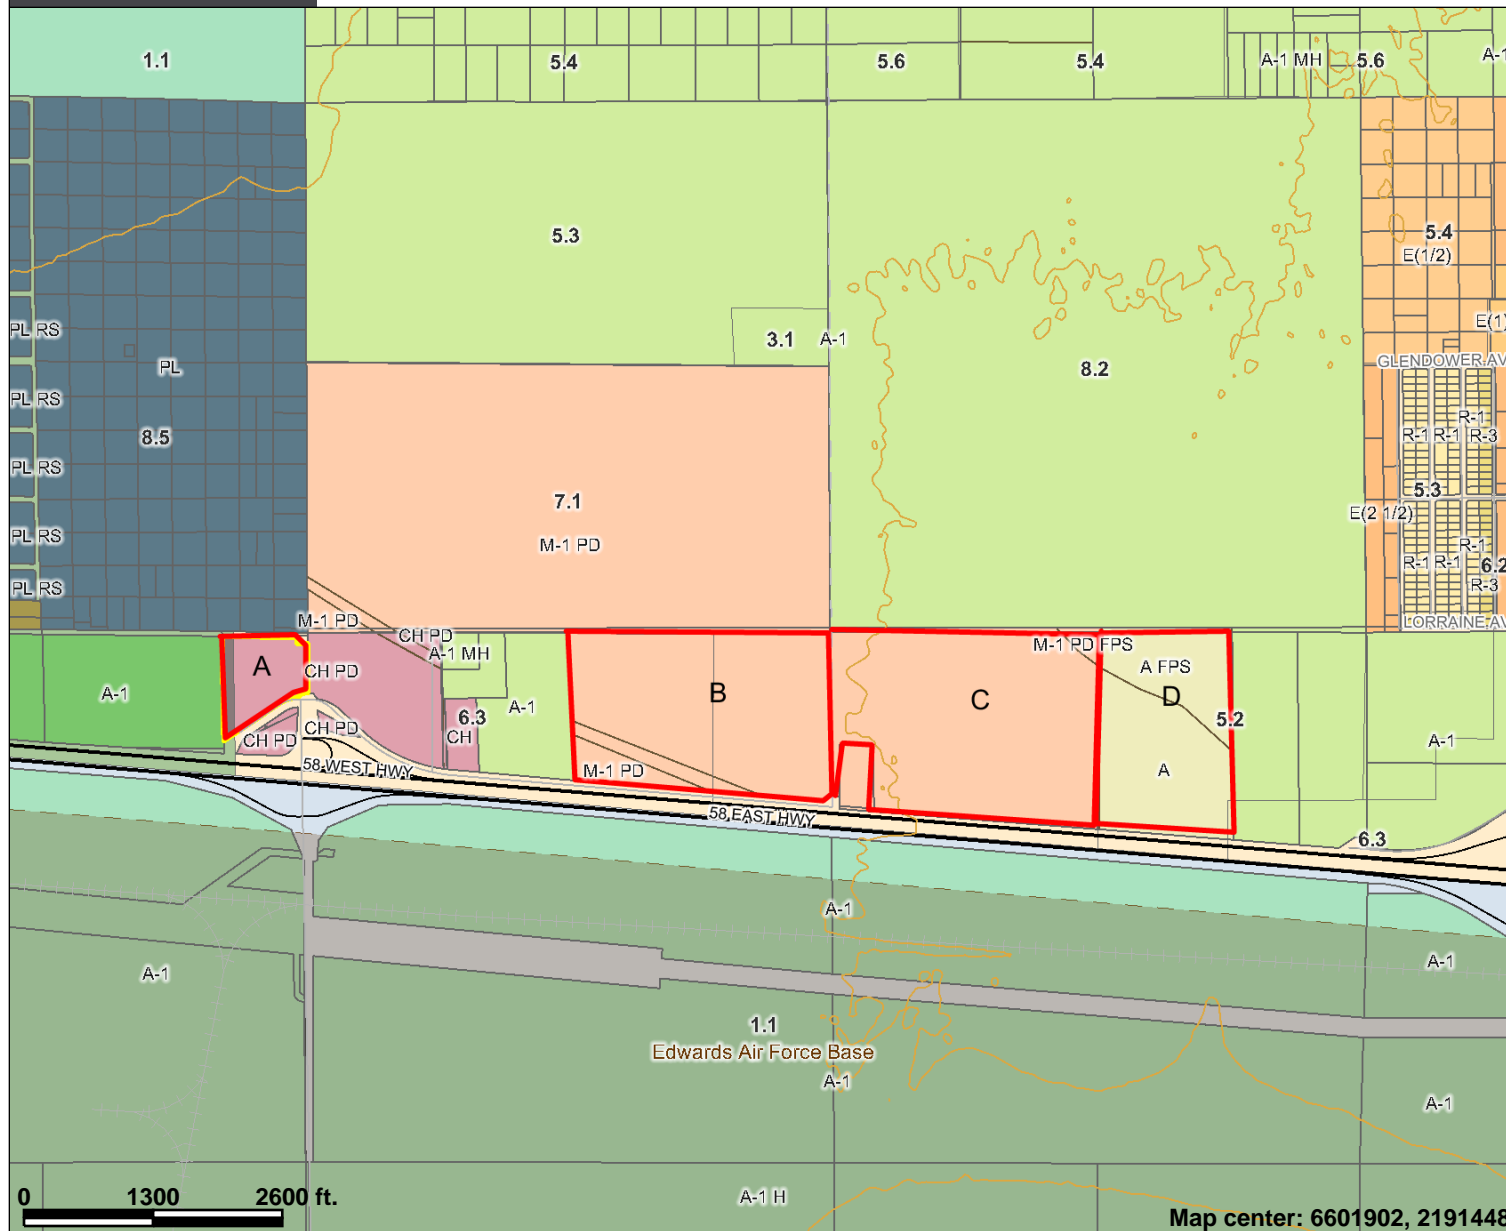

Parcels A, B, C and D

Legend

Hwy Symbols

- California State
- Interstate
- US Route
- 100 ft Contours

Roads

- Arterial
- Collector
- Highway
- Local
- Ramp
- Unpaved
- Railroads

County of Kern

- Assessment Parcels
- Military Base

General Plan

- 1.1
- 1.2

Scale: 1:23,196

0 1300 2600 ft.

Map center: 6601902, 2191448

This map is a user generated static output from an Internet mapping site and is for general reference only. Data layers that appear on this map may or may not be accurate, current, or otherwise reliable. THIS MAP IS NOT TO BE USED FOR NAVIGATION.

Notes: Parcels FOR SALE at/near the intersection of Highway 58 and the North Gate to Edwards Air Force Base in South East Kern County